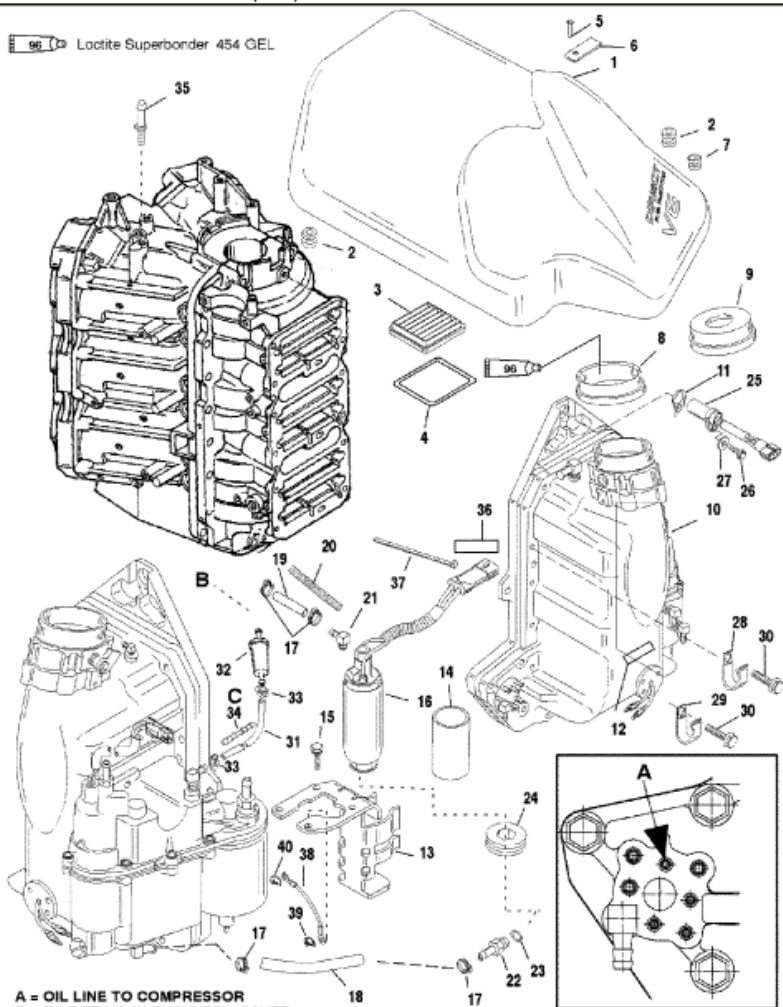

 Loctite Superbond 454 GEL

A = OIL LINE TO COMPRESSOR
 B = TO FITTING IN FLYWHEEL COVER
 C = PRESS INTO TUBING

9313

Parts List

Ref	Class	Part	Description	Qty	Comment	Footnote
1		827325A	COVER ASSEMBLY	1		
2	25	821555	GROMMET	2		
3	35	853333T	FILTER	1		
4		853352	COVER	1		
5	17	855590	RIVET	1		
6		854633	RETAINER	1		
7	25	857101	GROMMET	1		
8	25	855613	GROMMET	1	(150)	
9	25	855613	GROMMET	1	(135)	
10		855633A15	AIR HANDLER ASSEMBLY	1		
11	15	856139	SHIM	1		
11	15	856139	SHIM	1	(.010 THICK)	
12		NSS	Not Sold Separate, Decal-Cautior	1		
13		855756	BRACKET	1		
14	23	803818	SLEEVE	1		
15	10	19937	SCREW, (M6 x 16)	4		
16		855843	PUMP ASSEMBLY	1		
17	54	13791	CLAMP, (15.7)	4		
18	32	856778	HOSE	1		
19	32	855643	HOSE (18 IN.)	1		
20	23	833125	INSULATING SLEEVE	1		
21	22	855802	ELBOW	1		
22	22	856812	FITTING	1		
23	25	805062	O-RING	1		
24	25	856928	GROMMET	1		
25		828558	ENCODER	1		
26	10	41805	SCREW, (#10-24 X .62)	1		
27	12	56681	WASHER	1		
28	54	97224	J CLIP (UPPER STBD.)	2		
29	54	65292	J CLIP (LOWER)	1		
30	10	817504	SCREW, (.250-20 x 1.500)	12		
31	32	830756109	HOSE, (.57.00 Inches Bulk) (Cut to!	1		
32	35	855896T	FILTER	1		
33	54	816311	CABLE TIE, (8.00 Inch)	3		
34	22	860273	CONNECTOR	1		
35		821583	PIN	1		5
36	37	856985A13	DECAL EPA LABEL	1	(1999)	22
37		61990	CABLE TIE, (14.00 Inch)	1		
38	84	88807A27	CABLE ASSEMBLY	1		
39	12	29245	WASHER	1		
40	12	12028	WASHER	1		